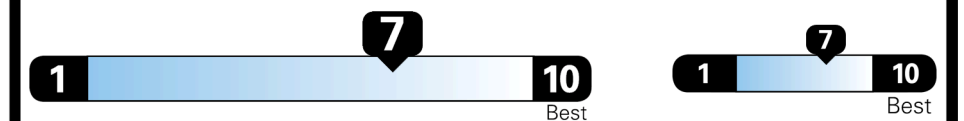

Fuel Economy & Greenhouse Gas Rating (tailpipe only) Smog Rating (tailpipe only)

This vehicle emits 303 grams CO₂ per mile. The best emits 0 grams per mile (tailpipe only). Producing and distributing fuel also create emissions; learn more at fuel economy.gov.

Actual results will vary for many reasons, including driving conditions and how you drive and maintain your vehicle. The average new vehicle gets 27 MPG and costs $7,500 to fuel over 5 years. Cost estimates are based on 15,000 miles per year at $ 2.70 per gallon. MPGe is miles per gasoline gallon equivalent. Vehicle emissions are a significant cause of climate change and smog.

fuel economy.gov

Calculate personalized estimates and compare vehicles

GOVERNMENT 5-STAR SAFETY RATINGS

Overall Vehicle Score Not Rated

Based on the combined rating of frontal, side and rollover. Should ONLY be compared to other vehicles of similar size and weight.

Frontal	Driver	Not Rated
Crash	Passenger	Not Rated

Based on the risk of injury in a frontal impact. Should ONLY be compared to other vehicles of similar size and weight.

Side	Front seat	Not Rated
Crash	Rear seat	Not Rated

Star ratings based on the risk of injury in a side impact.

Rollover Not Rated

Star ratings based on the risk of rollover in a single-vehicle crash.

Star ratings range from 1 to 5 stars (★★★★★) with 5 being the highest.

Source: National Highway Traffic Safety Administration (NHTSA).

www.safercar.gov or 1-888-327-4236

Manufacturer's suggested retail price includes Manufacturer's recommended pre-delivery service. License and title fees, state and local taxes and other dealer installed options and accessories are not included in the manufacturer's suggested retail price.

PARTS CONTENT INFORMATION

FOR VEHICLES IN THIS CAR LINE U.S./CANADIAN PARTS CONTENT: 1 %

MAJOR SOURCES OF FOREIGN PARTS:
OTHER: 5%
KOREA: 94%

NOTE: PARTS CONTENT DOES NOT INCLUDE FINAL ASSEMBLY, DISTRIBUTION, OR OTHER NON-PARTS COSTS.

FOR THIS VEHICLE FINAL ASSEMBLY POINT: GWANGJU, KOREA

COUNTRY OF ORIGIN

ENGINE: KOREA
TRANSMISSION: KOREA