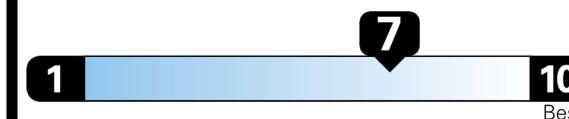

2020 SOUL EX

MODEL/OPT.CODE: B2542 / 010
EXTERIOR COLOR: SNOW WHITE PEARL
INTERIOR COLOR: BLACK
VEHICLE ID NUMBER: KNDJ33AU2L7718398
PORT OF ENTRY: HUENEME

Sold To: AZ032
Mark Kia
3333 N. 89TH STREET
SCOTTSDALE AZ 85251

Ship To: AZ032

STANDARD FEATURES

STANDARD SOUL LX AUTO FEATURES

MECHANICAL

2.0L Multi-Point Fuel Injection (MPI) 4-Cyl Engine
Intelligent Variable Transmission (IVT)

SAFETY

Dual Front Advanced Airbags
Dual Front Seat-Mounted Side Airbags
Full-Length Side Curtain Airbags
Lower Anchors and Tethers for Children (LATCH)
Anti-Lock Braking System (ABS) w/ Brake Assist (BAS)
Traction Control System (TCS)
Electronic Stability Control (ESC)
Vehicle Stability Management (VSM)
Hill-start Assist Control (HAC)
Tire Pressure Monitoring System (TPMS)

INTERIOR, COMFORT & CONVENIENCE

Android Auto & Apple CarPlay Smartphone Integration
AM/FM/MP3 w/ Touchscreen & Rear Camera
Air Conditioning
Power Windows, Door Locks & Outside Mirrors
Remote Keyless Entry
Bluetooth® Wireless Technology
Steering Wheel Mounted Audio Controls
Cruise Control with Steering Wheel Mounted Controls
Tilt & Telescopic Steering Column
Center Console w/ Armrest and Storage Bin
60/40 Split-Folding Rear Seats

EXTERIOR

Auto-On/Off Headlights
Roof Rack Ready (Mounting Points)
Rear Privacy Glass

WARRANTY

10 Year/100,000 Mile Limited Powertrain Warranty
5 Year/60,000 Mile Limited Basic Warranty
5 Year/60,000 Mile Roadside Assistance

*Ask dealer for details

MANUFACTURER'S SUGGESTED RETAIL PRICE ▶

$ 22,690.00

COMPARE SOUL EX FEATURES

Added to/in place of standard LX AT features