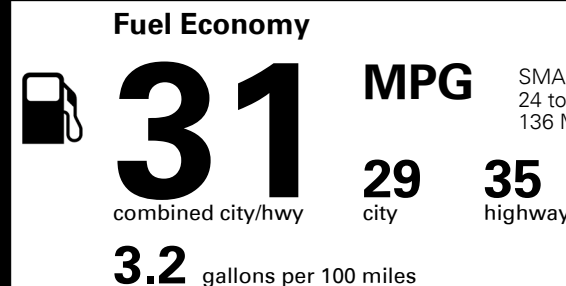

### TOTAL MANUFACTURER'S SUGGESTED RETAIL PRICE ▶

\$ 24,215.00

TOTAL ADDITIONAL WEIGHT: 6.0

#1 MASS MARKET BRAND IN  
 J.D. POWER INITIAL QUALITY,  
 5 YEARS IN A ROW.

GIVE IT EVERYTHING KIA

For J.D. Power 2019 award information, go to [jdpower.com/awards](http://jdpower.com/awards) for more details.

## EPA DOT Fuel Economy and Environment

Gasoline Vehicle

SMALL STATION WAGONS range from 24 to 119 MPG. The best vehicle rates 136 MPGe.

You save  
**\$1,000**  
 in fuel costs  
 over 5 years  
 compared to the  
 average new vehicle.