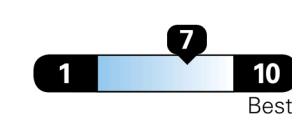

Smog Rating (tailpipe only)

This vehicle emits 287 grams CO₂ per mile. The best emits 0 grams per mile (tailpipe only). Producing and distributing fuel also create emissions; learn more at fuelconomy.gov.

Actual results will vary for many reasons, including driving conditions and how you drive and maintain your vehicle. The average new vehicle gets 27 MPG and costs $7,500 to fuel over 5 years. Cost estimates are based on 15,000 miles per year at $ 2.70 per gallon. MPGe is miles per gasoline gallon equivalent. Vehicle emissions are a significant cause of climate change and smog.

fuelconomy.gov

Calculate personalized estimates and compare vehicles

Smartphone QR Code™