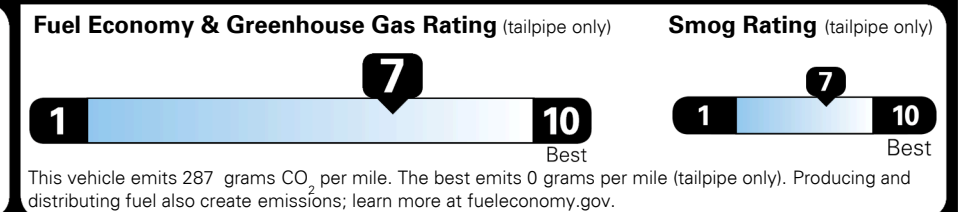

EPA DOT Fuel Economy and Environment

Gasoline Vehicle

Fuel Economy

31 MPG combined city/hwy
29 MPG city
35 MPG highway

SMALL STATION WAGONS range from 24 to 119 MPG. The best vehicle rates 136 MPGe.

3.2 gallons per 100 miles

You save $1,000
in fuel costs over 5 years compared to the average new vehicle.

Annual fuel cost $1,300