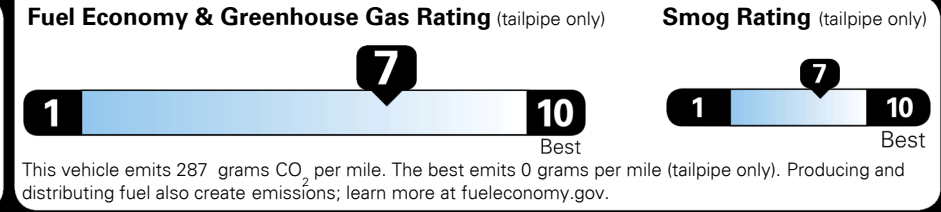

EPA DOT Fuel Economy and Environment

Gasoline Vehicle

Fuel Economy

31 MPG combined city/hwy
29 MPG city
35 MPG highway

SMALL STATION WAGONS range from 24 to 119 MPG. The best vehicle rates 136 MPGe.

3.2 gallons per 100 miles

You save $1,000 in fuel costs over 5 years compared to the average new vehicle.

Annual fuel cost $1,300