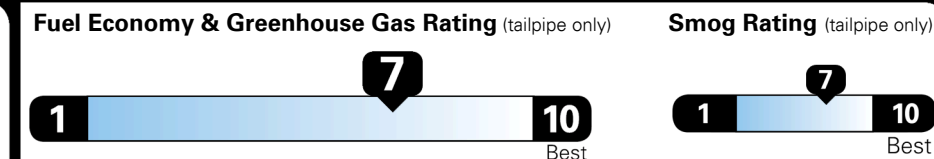

EPA DOT Fuel Economy and Environment

Gasoline Vehicle

Fuel Economy

31 MPG
combined city/hwy

29 MPG
city

35 MPG
highway

3.2 gallons per 100 miles

SMALL STATION WAGONS range from 24 to 119 MPG. The best vehicle rates 136 MPGe.

You save
$1,000
in fuel costs
over 5 years
compared to the average new vehicle.

Annual fuel cost
$1,300