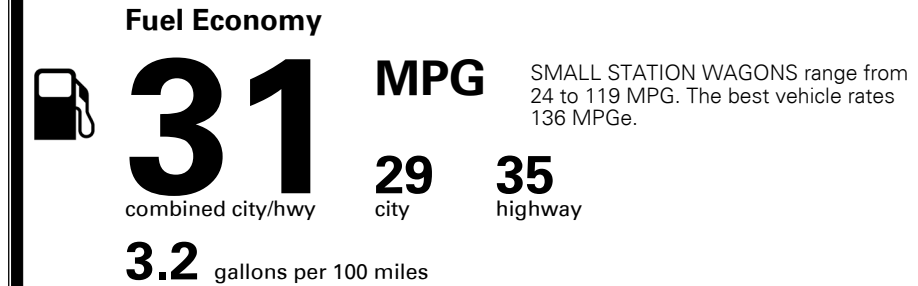

MANUFACTURER'S SUGGESTED RETAIL PRICE ▶

$ 22,690.00

COMPARE SOUL EX FEATURES

Added to/in place of standard LX AT features

- Forward Collision Avoidance
- Blind-Spot Collision Warning (BCW)
- Rear Cross-Traffic Collision-Avoidance Assist (RCCA)
- Lane Keeping Assist
- Driver Attention Warning
- UVO link^ w/ Navigation, 10.25" display

^Includes 1 year service; see owners.kia.com for details

- Push Button Start, Dual Zone Auto AC
- Leather Wrapped Steering Wheel/Shift Knob
- Premium Cloth Seat Trim
- Power Adjustable Driver's Seat
- Heated Front Seats, Heated Outside Mirrors
- Sirius/XM w/ Free 3-Month Subscription*
- Wireless Phone Charger
- Projector Headlights, Front Fog Lights
- 17" Alloy Wheels

Included
Included
Included
Included
Included
Included
Included

ADDITIONAL INSTALLED EQUIPMENT:
(In addition to or in place of standard features)
Carpeted Floor Mats
Cargo Net

$130.00
$70.00

MSRP INCLUDING OPTIONS

$ 22,890.00

INLAND FREIGHT AND HANDLING

$ 995.00

TOTAL MANUFACTURER'S SUGGESTED RETAIL PRICE ▶

$ 23,885.00

TOTAL ADDITIONAL WEIGHT: 6.5

#1 MASS MARKET BRAND IN
J.D. POWER INITIAL QUALITY,
5 YEARS IN A ROW.

GIVE IT EVERYTHING

For J.D. Power 2019 award information, go to jdpower.com/awards for more details.

EPA DOT Fuel Economy and Environment

Gasoline Vehicle

You save
$1,000
in fuel costs
over 5 years
compared to the
average new vehicle.

Annual fuel cost
$1,300