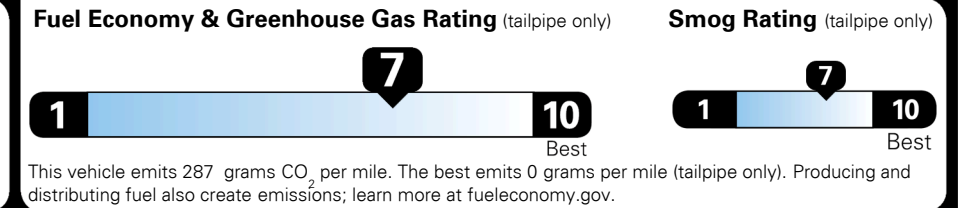

Actual results will vary for many reasons, including driving conditions and how you drive and maintain your vehicle. The average new vehicle gets 27 MPG and costs $7,500 to fuel over 5 years. Cost estimates are based on 15,000 miles per year at $ 2.70 per gallon. MPGe is miles per gasoline gallon equivalent. Vehicle emissions are a significant cause of climate change and smog.

fuel economy.gov

Calculate personalized estimates and compare vehicles

GOVERNMENT 5-STAR SAFETY RATINGS

Overall Vehicle Score Not Rated

Based on the combined rating of frontal, side and rollover.
Should ONLY be compared to other vehicles of similar size and weight.

Frontal Driver Not Rated

Crash Passenger Not Rated

Based on the risk of injury in a frontal impact.
Should ONLY be compared to other vehicles of similar size and weight.

Side Front seat Not Rated

Crash Rear seat Not Rated

Star ratings based on the risk of injury in a side impact.

Rollover Not Rated

Star ratings based on the risk of rollover in a single-vehicle crash.

Star ratings range from 1 to 5 stars (★★★★★) with 5 being the highest.

Source: National Highway Traffic Safety Administration (NHTSA).

www.safercar.gov or 1-888-327-4236

Manufacturer's suggested retail price includes Manufacturer's recommended pre-delivery service. License and title fees, state and local taxes and other dealer installed options and accessories are not included in the manufacturer's suggested retail price.

PARTS CONTENT INFORMATION

FOR VEHICLES IN THIS CAR
LINE U.S./CANADIAN
PARTS CONTENT: 1 %

MAJOR SOURCES OF
FOREIGN PARTS:
OTHER: 5%
KOREA: 94%

NOTE: PARTS CONTENT DOES
NOT INCLUDE FINAL ASSEMBLY,
DISTRIBUTION, OR OTHER
NON-PARTS COSTS.

FOR THIS VEHICLE
FINAL ASSEMBLY POINT:
GWANGJU, KOREA

COUNTRY OF ORIGIN

ENGINE: KOREA

TRANSMISSION: KOREA