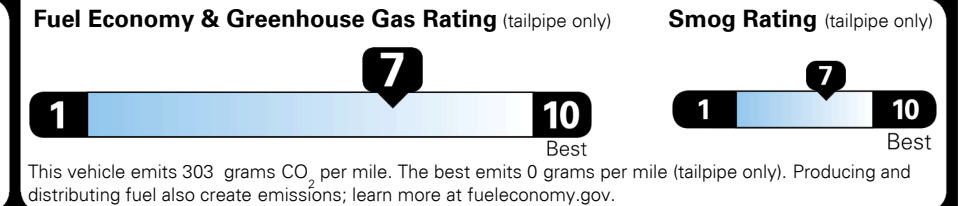

GIVE IT EVERYTHING KIA

For J.D. Power 2019 award information, go to jdpower.com/awards for more details.

EPA DOT Fuel Economy and Environment

Gasoline Vehicle

Fuel Economy

30 MPG combined city/hwy
27 MPG city
33 MPG highway

SMALL STATION WAGONS range from 24 to 119 MPG. The best vehicle rates 136 MPGe.

3.3 gallons per 100 miles

You save \$750
 in fuel costs over 5 years compared to the average new vehicle.

Annual fuel cost \$1,350