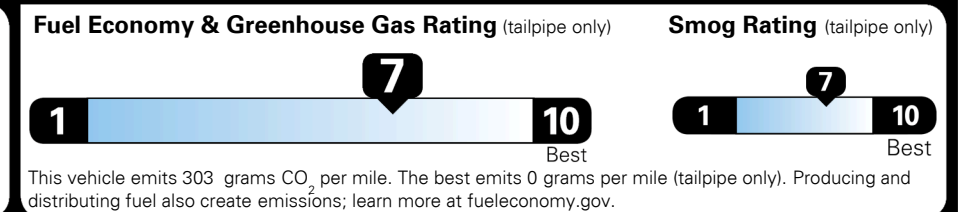

TOTAL ADDITIONAL WEIGHT: 2.4

#1 MASS MARKET BRAND IN J.D. POWER INITIAL QUALITY, 5 YEARS IN A ROW.

GIVE IT EVERYTHING KIA

For J.D. Power 2019 award information, go to jdpower.com/awards for more details.

EPA DOT Fuel Economy and Environment

Gasoline Vehicle

You save \$750
 in fuel costs over 5 years compared to the average new vehicle.

Annual fuel cost \$1,350

Actual results will vary for many reasons, including driving conditions and how you drive and maintain your vehicle. The average new vehicle gets 27 MPG and costs \$7,500 to fuel over 5 years. Cost estimates are based on 15,000 miles per year at \$ 2.70 per gallon. MPGe is miles per gasoline gallon equivalent. Vehicle emissions are a significant cause of climate change and smog.