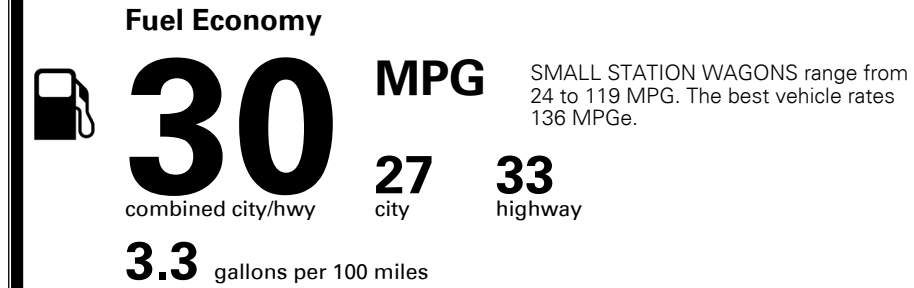

TOTAL ADDITIONAL WEIGHT: 2.4

#1 MASS MARKET BRAND IN J.D. POWER INITIAL QUALITY, 5 YEARS IN A ROW.

GIVE IT EVERYTHING KIA

For J.D. Power 2019 award information, go to jdpower.com/awards for more details.

EPA DOT Fuel Economy and Environment

Gasoline Vehicle

You save \$750
 in fuel costs over 5 years compared to the average new vehicle.

Annual fuel cost \$1,350

Actual results will vary for many reasons, including driving conditions and how you drive and maintain your vehicle. The average new vehicle gets 27 MPG and costs \$7,500 to fuel over 5 years. Cost estimates are based on 15,000 miles per year at \$ 2.70 per gallon. MPGe is miles per gasoline gallon equivalent. Vehicle emissions are a significant cause of climate change and smog.