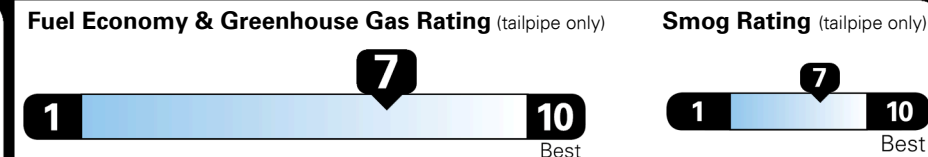

EPA DOT Fuel Economy and Environment

Gasoline Vehicle

Fuel Economy
31 MPG
combined city/hwy
3.2 gallons per 100 miles

SMALL STATION WAGONS range from 24 to 119 MPG. The best vehicle rates 136 MPGe.

29 city
35 highway

You save
$1,000
in fuel costs
over 5 years
compared to the
average new vehicle.

Annual fuel cost
$1,300

This vehicle emits 287 grams CO₂ per mile. The best emits 0 grams per mile (tailpipe only). Producing and distributing fuel also create emissions; learn more at fuelconomy.gov.

Actual results will vary for many reasons, including driving conditions and how you drive and maintain your vehicle. The average new vehicle gets 27 MPG and costs $7,500 to fuel over 5 years. Cost estimates are based on 15,000 miles per year at $ 2.70 per gallon. MPGe is miles per gasoline gallon equivalent. Vehicle emissions are a significant cause of climate change and smog.

fuelconomy.gov

Calculate personalized estimates and compare vehicles

GOVERNMENT 5-STAR SAFETY RATINGS

PARTS CONTENT INFORMATION

Overall Vehicle Score   Not Rated
Based on the combined rating of frontal, side and rollover.
Should ONLY be compared to other vehicles of similar size and weight.

Frontal	Driver	Not Rated
Crash	Passenger	Not Rated

Based on the risk of injury in a frontal impact.
Should ONLY be compared to other vehicles of similar size and weight.

Side	Front seat	Not Rated
Crash	Rear seat	Not Rated

Star ratings based on the risk of injury in a side impact.

Rollover   Not Rated
Star ratings based on the risk of rollover in a single-vehicle crash.

Star ratings range from 1 to 5 stars (★★★★★) with 5 being the highest.
Source: National Highway Traffic Safety Administration (NHTSA).
www.safercar.gov or 1-888-327-4236

FOR VEHICLES IN THIS CAR LINE U.S./CANADIAN
PARTS CONTENT: 1 %

MAJOR SOURCES OF FOREIGN PARTS:
OTHER: 5%
KOREA: 94%

NOTE: PARTS CONTENT DOES NOT INCLUDE FINAL ASSEMBLY, DISTRIBUTION, OR OTHER NON-PARTS COSTS.

FOR THIS VEHICLE
FINAL ASSEMBLY POINT:
GWANGJU, KOREA

COUNTRY OF ORIGIN
ENGINE:

TRANSMISSION: KOREA
                                         KOREA

TOTAL ADDITIONAL WEIGHT: 6.0