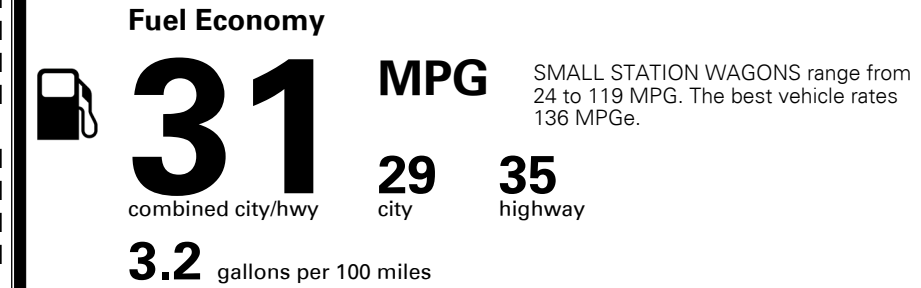

MSRP INCLUDING OPTIONS

\$ 22,940.00

INLAND FREIGHT AND HANDLING

\$ 995.00

TOTAL MANUFACTURER'S SUGGESTED RETAIL PRICE ►

\$ 23,935.00

TOTAL ADDITIONAL WEIGHT: 12.0

EPA DOT Fuel Economy and Environment

SMALL STATION WAGONS range from 24 to 119 MPG. The best vehicle rates 136 MPGe.

You save
\$1,000
in fuel costs
over 5 years
compared to the
average new vehicle.

Annual fuel cost
\$1,300

Fuel Economy & Greenhouse Gas Rating (tailpipe only)