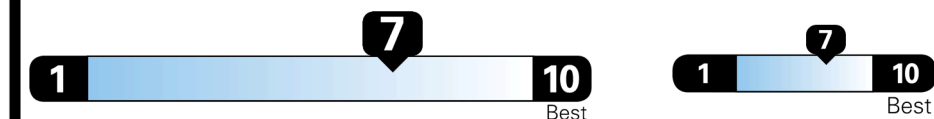

EPA DOT Fuel Economy and Environment

Gasoline Vehicle

Fuel Economy

31 MPG combined city/hwy
29 MPG city
35 MPG highway

SMALL STATION WAGONS range from 24 to 119 MPG. The best vehicle rates 136 MPGe.

3.2 gallons per 100 miles

You save $1,000 in fuel costs over 5 years compared to the average new vehicle.

Annual fuel cost $1,300

Fuel Economy & Greenhouse Gas Rating (tailpipe only) Smog Rating (tailpipe only)