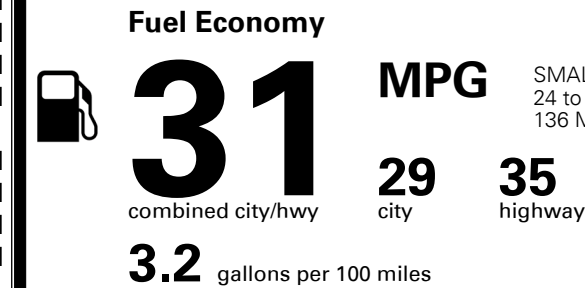

\$ 23,540.00

INLAND FREIGHT AND HANDLING

\$ 1,045.00

TOTAL MANUFACTURER'S SUGGESTED RETAIL PRICE ▶

\$ 24,585.00

TOTAL ADDITIONAL WEIGHT: 10.5

#1 MASS MARKET BRAND IN
 J.D. POWER INITIAL QUALITY,
 5 YEARS IN A ROW.

GIVE IT EVERYTHING **KIA**

For J.D. Power 2019 award information, go to jdpower.com/awards for more details.

EPA DOT Fuel Economy and Environment

Gasoline Vehicle

SMALL STATION WAGONS range from 24 to 119 MPG. The best vehicle rates 136 MPGe.

You save \$1,000
 in fuel costs
 over 5 years
 compared to the
 average new vehicle.

Annual fuel cost \$1,300

Fuel Economy & Greenhouse Gas Rating (tailpipe only)

Smog Rating (tailpipe only)

This vehicle emits 287 grams CO₂ per mile. The best emits 0 grams per mile (tailpipe only). Producing and distributing fuel also create emissions; learn more at fuel economy.gov.