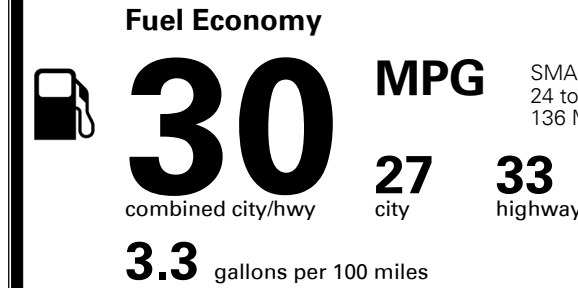

Gasoline Vehicle

SMALL STATION WAGONS range from 24 to 119 MPG. The best vehicle rates 136 MPGe.

You save \$750
 in fuel costs over 5 years compared to the average new vehicle.

Annual fuel cost \$1,350

Fuel Economy & Greenhouse Gas Rating (tailpipe only) **Smog Rating** (tailpipe only)