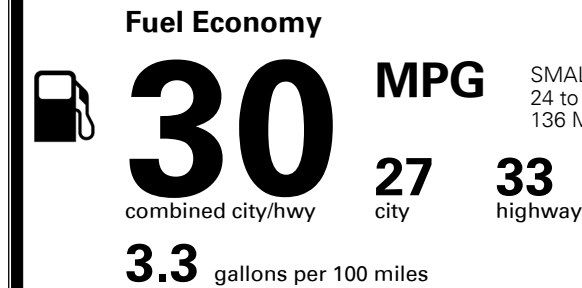

\$345.00  
 \$1,500.00

\$130.00  
 \$70.00

MSRP INCLUDING OPTIONS

\$ 24,735.00

INLAND FREIGHT AND HANDLING

\$ 995.00

## EPA DOT Fuel Economy and Environment

Gasoline Vehicle

SMALL STATION WAGONS range from 24 to 119 MPG. The best vehicle rates 136 MPGe.

**You save \$750**  
 in fuel costs over 5 years  
 compared to the average new vehicle.