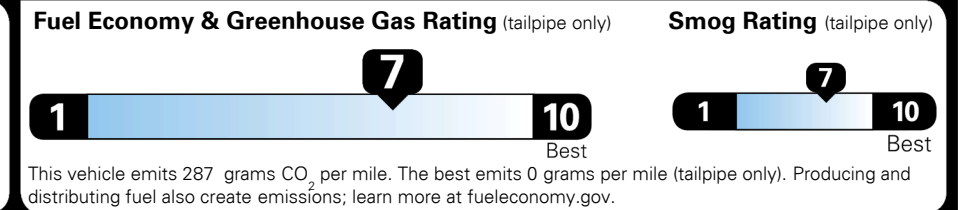

Actual results will vary for many reasons, including driving conditions and how you drive and maintain your vehicle. The average new vehicle gets 27 MPG and costs $7,500 to fuel over 5 years. Cost estimates are based on 15,000 miles per year at $ 2.70 per gallon. MPGe is miles per gasoline gallon equivalent. Vehicle emissions are a significant cause of climate change and smog.

fueleconomy.gov

Calculate personalized estimates and compare vehicles

GOVERNMENT 5-STAR SAFETY RATINGS

Overall Vehicle Score Not Rated
Based on the combined rating of frontal, side and rollover. Should ONLY be compared to other vehicles of similar size and weight.

Frontal Crash	Driver	Not Rated
	Passenger	Not Rated

Based on the risk of injury in a frontal impact. Should ONLY be compared to other vehicles of similar size and weight.

Side Crash	Front seat	Not Rated
	Rear seat	Not Rated

Star ratings based on the risk of injury in a side impact.

Rollover Not Rated
Star ratings based on the risk of rollover in a single-vehicle crash.

Star ratings range from 1 to 5 stars (★★★★★) with 5 being the highest. Source: National Highway Traffic Safety Administration (NHTSA). www.safercar.gov or 1-888-327-4236

Manufacturer's suggested retail price includes Manufacturer's recommended pre-delivery service. License and title fees, state and local taxes and other dealer installed options and accessories are not included in the manufacturer's suggested retail price.

PARTS CONTENT INFORMATION

FOR VEHICLES IN THIS CAR LINE U.S./CANADIAN PARTS CONTENT: 1 %

MAJOR SOURCES OF FOREIGN PARTS:
OTHER: 5%
KOREA: 94%

NOTE: PARTS CONTENT DOES NOT INCLUDE FINAL ASSEMBLY, DISTRIBUTION, OR OTHER NON-PARTS COSTS.

FOR THIS VEHICLE FINAL ASSEMBLY POINT: GWANGJU, KOREA

COUNTRY OF ORIGIN ENGINE: KOREA
TRANSMISSION: KOREA