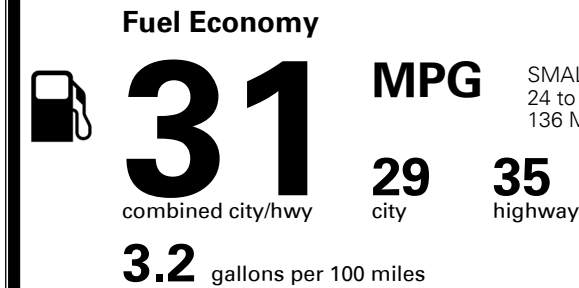

TOTAL MANUFACTURER'S SUGGESTED RETAIL PRICE ▶ \$ 24,160.00

TOTAL ADDITIONAL WEIGHT: 6.0

EPA DOT Fuel Economy and Environment

Gasoline Vehicle

SMALL STATION WAGONS range from 24 to 119 MPG. The best vehicle rates 136 MPGe.