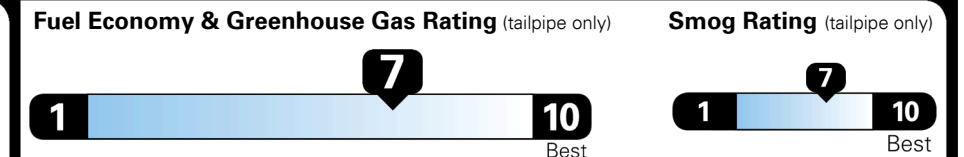

GIVE IT EVERYTHING **KIA**

For J.D. Power 2019 award information, go to jdpower.com/awards for more details.

EPA DOT Fuel Economy and Environment

Gasoline Vehicle

Fuel Economy

30 MPG combined city/hwy
27 MPG city
33 MPG highway

3.3 gallons per 100 miles

SMALL STATION WAGONS range from 24 to 119 MPG. The best vehicle rates 136 MPGe.

You save \$750
 in fuel costs over 5 years compared to the average new vehicle.

Annual fuel cost \$1,350