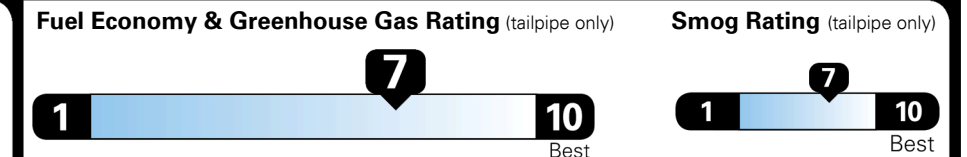

This vehicle emits 303 grams CO₂ per mile. The best emits 0 grams per mile (tailpipe only). Producing and distributing fuel also create emissions; learn more at fuelconomy.gov.

Actual results will vary for many reasons, including driving conditions and how you drive and maintain your vehicle. The average new vehicle gets 27 MPG and costs $7,500 to fuel over 5 years. Cost estimates are based on 15,000 miles per year at $ 2.70 per gallon. MPGe is miles per gasoline gallon equivalent. Vehicle emissions are a significant cause of climate change and smog.

fuelconomy.gov

Calculate personalized estimates and compare vehicles

GOVERNMENT 5-STAR SAFETY RATINGS

Overall Vehicle Score Not Rated

Based on the combined rating of frontal, side and rollover. Should ONLY be compared to other vehicles of similar size and weight.

Frontal Driver Not Rated

Crash Passenger Not Rated

Based on the risk of injury in a frontal impact. Should ONLY be compared to other vehicles of similar size and weight.

Side Front seat Not Rated

Crash Rear seat Not Rated

Star ratings based on the risk of injury in a side impact.

Rollover Not Rated

Star ratings based on the risk of rollover in a single-vehicle crash.

Star ratings range from 1 to 5 stars (★★★★★) with 5 being the highest.

Source: National Highway Traffic Safety Administration (NHTSA).

www.safercar.gov or 1-888-327-4236

Manufacturer's suggested retail price includes Manufacturer's recommended pre-delivery service. License and title fees, state and local taxes and other dealer installed options and accessories are not included in the manufacturer's suggested retail price.

PARTS CONTENT INFORMATION

FOR VEHICLES IN THIS CAR LINE U.S./CANADIAN PARTS CONTENT: 1 %

MAJOR SOURCES OF FOREIGN PARTS:
OTHER: 5%
KOREA: 94%

NOTE: PARTS CONTENT DOES NOT INCLUDE FINAL ASSEMBLY, DISTRIBUTION, OR OTHER NON-PARTS COSTS.

FOR THIS VEHICLE FINAL ASSEMBLY POINT:
GWANGJU, KOREA

COUNTRY OF ORIGIN

ENGINE: KOREA

TRANSMISSION: KOREA