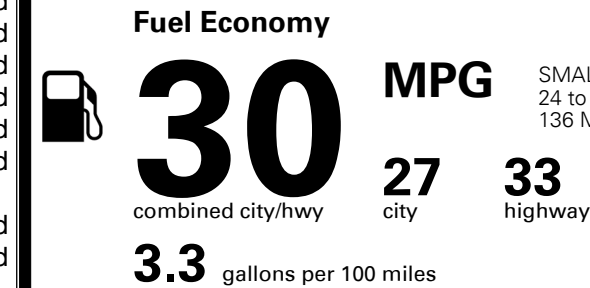

### TOTAL MANUFACTURER'S SUGGESTED RETAIL PRICE ▶

\$ 21,820.00

TOTAL ADDITIONAL WEIGHT: 7.6

#1 MASS MARKET BRAND IN  
 J.D. POWER INITIAL QUALITY,  
 5 YEARS IN A ROW.

GIVE IT EVERYTHING KIA

For J.D. Power 2019 award information, go to [jdpower.com/awards](http://jdpower.com/awards) for more details.

## EPA DOT Fuel Economy and Environment

Gasoline Vehicle

SMALL STATION WAGONS range from 24 to 119 MPG. The best vehicle rates 136 MPGe.

**You save \$750**  
 in fuel costs over 5 years compared to the average new vehicle.