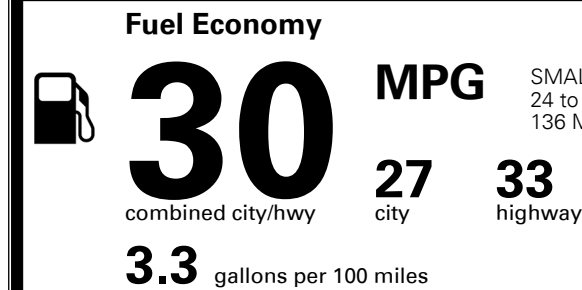

\$ 20,495.00

INLAND FREIGHT AND HANDLING

\$ 1,120.00

TOTAL MANUFACTURER'S SUGGESTED RETAIL PRICE ▶

\$ 21,615.00

TOTAL ADDITIONAL WEIGHT: 6.5

#1 MASS MARKET BRAND IN
 J.D. POWER INITIAL QUALITY,
 5 YEARS IN A ROW.

GIVE IT EVERYTHING KIA

For J.D. Power 2019 award information, go to jdpower.com/awards for more details.

EPA DOT Fuel Economy and Environment

Gasoline Vehicle

SMALL STATION WAGONS range from 24 to 119 MPG. The best vehicle rates 136 MPGe.