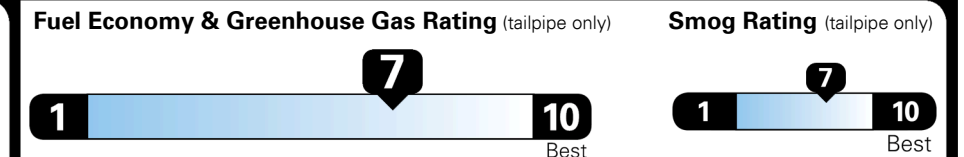

This vehicle emits 303 grams CO₂ per mile. The best emits 0 grams per mile (tailpipe only). Producing and distributing fuel also create emissions; learn more at fuelconomy.gov.

Actual results will vary for many reasons, including driving conditions and how you drive and maintain your vehicle. The average new vehicle gets 27 MPG and costs $7,500 to fuel over 5 years. Cost estimates are based on 15,000 miles per year at $ 2.70 per gallon. MPGe is miles per gasoline gallon equivalent. Vehicle emissions are a significant cause of climate change and smog.

fuelconomy.gov

Calculate personalized estimates and compare vehicles

GOVERNMENT 5-STAR SAFETY RATINGS

Overall Vehicle Score Not Rated

Based on the combined rating of frontal, side and rollover. Should ONLY be compared to other vehicles of similar size and weight.

Frontal Driver Not Rated

Crash Passenger Not Rated

Based on the risk of injury in a frontal impact. Should ONLY be compared to other vehicles of similar size and weight.

Side Front seat Not Rated

Crash Rear seat Not Rated

Star ratings based on the risk of injury in a side impact.

Rollover Not Rated

Star ratings based on the risk of rollover in a single-vehicle crash.

Star ratings range from 1 to 5 stars (★★★★★) with 5 being the highest.

Source: National Highway Traffic Safety Administration (NHTSA).

www.safercar.gov or 1-888-327-4236

Manufacturer's suggested retail price includes Manufacturer's recommended pre-delivery service. License and title fees, state and local taxes and other dealer installed options and accessories are not included in the manufacturer's suggested retail price.

PARTS CONTENT INFORMATION

FOR VEHICLES IN THIS CAR LINE U.S./CANADIAN PARTS CONTENT: 1 %

MAJOR SOURCES OF FOREIGN PARTS:
OTHER: 5%
KOREA: 94%

NOTE: PARTS CONTENT DOES NOT INCLUDE FINAL ASSEMBLY, DISTRIBUTION, OR OTHER NON-PARTS COSTS.

FOR THIS VEHICLE FINAL ASSEMBLY POINT:
GWANGJU, KOREA

COUNTRY OF ORIGIN

ENGINE: KOREA

TRANSMISSION: KOREA