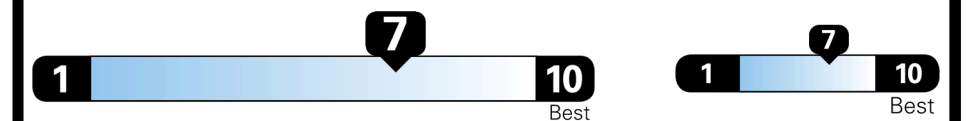

EPA DOT Fuel Economy and Environment

Gasoline Vehicle

Fuel Economy
30 MPG
combined city/hwy
3.3 gallons per 100 miles
27 city
33 highway

SMALL STATION WAGONS range from 24 to 119 MPG. The best vehicle rates 136 MPGe.

You save $750
in fuel costs over 5 years compared to the average new vehicle.

Annual fuel cost $1,350

Fuel Economy & Greenhouse Gas Rating (tailpipe only) **Smog Rating** (tailpipe only)