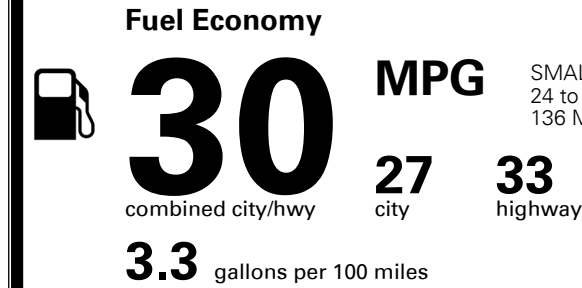

MSRP INCLUDING OPTIONS

\$ 20,850.00

INLAND FREIGHT AND HANDLING

\$ 1,045.00

TOTAL MANUFACTURER'S SUGGESTED RETAIL PRICE ▶

\$ 21,895.00

TOTAL ADDITIONAL WEIGHT: 7.7

EPA DOT Fuel Economy and Environment

Gasoline Vehicle

SMALL STATION WAGONS range from 24 to 119 MPG. The best vehicle rates 136 MPGe.

You save \$750
 in fuel costs over 5 years compared to the average new vehicle.

Annual fuel cost \$1,350

Fuel Economy & Greenhouse Gas Rating (tailpipe only) Smog Rating (tailpipe only)