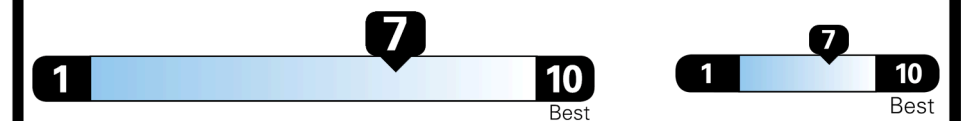

EPA DOT Fuel Economy and Environment

Gasoline Vehicle

Fuel Economy

30 MPG
combined city/hwy

27 MPG
city

33 MPG
highway

3.3 gallons per 100 miles

SMALL STATION WAGONS range from 24 to 119 MPG. The best vehicle rates 136 MPGe.

You save $750
in fuel costs over 5 years compared to the average new vehicle.

Annual fuel cost
$1,350

Fuel Economy & Greenhouse Gas Rating (tailpipe only) Smog Rating (tailpipe only)