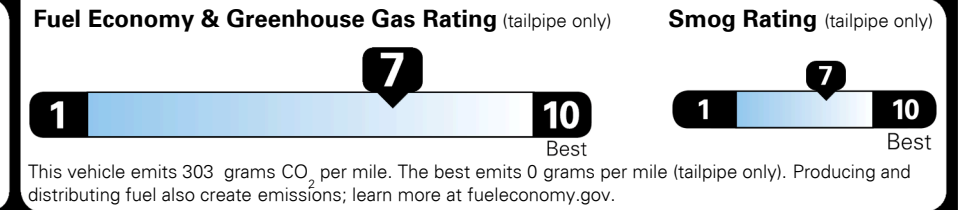

EPA DOT Fuel Economy and Environment

Gasoline Vehicle

Fuel Economy

30 MPG
combined city/hwy

27 MPG
city

33 MPG
highway

3.3 gallons per 100 miles

SMALL STATION WAGONS range from 24 to 119 MPG. The best vehicle rates 136 MPGe.

You save $750
in fuel costs over 5 years compared to the average new vehicle.

Annual fuel cost $1,350