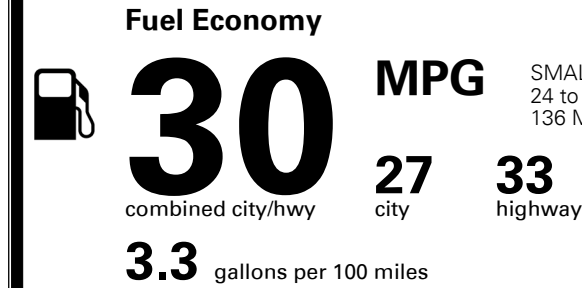

\$130.00
 \$350.00
 \$275.00

MSRP INCLUDING OPTIONS

\$ 21,045.00

INLAND FREIGHT AND HANDLING

\$ 995.00

TOTAL MANUFACTURER'S SUGGESTED RETAIL PRICE ▶

\$ 22,040.00

TOTAL ADDITIONAL WEIGHT: 9.1

EPA DOT Fuel Economy and Environment

Gasoline Vehicle

SMALL STATION WAGONS range from 24 to 119 MPG. The best vehicle rates 136 MPGe.

You save \$750
 in fuel costs over 5 years compared to the average new vehicle.

Annual fuel cost \$1,350

Fuel Economy & Greenhouse Gas Rating (tailpipe only) Smog Rating (tailpipe only)

This vehicle emits 303 grams CO₂ per mile. The best emits 0 grams per mile (tailpipe only). Producing and distributing fuel also create emissions; learn more at fueleconomy.gov.