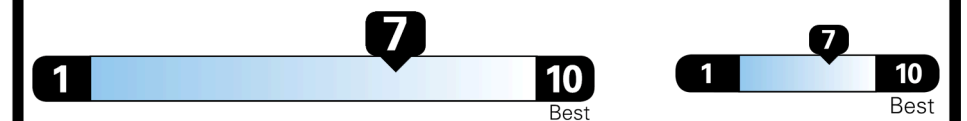

SMALL STATION WAGONS range from 24 to 119 MPG. The best vehicle rates 136 MPGe.

You save \$750
 in fuel costs over 5 years compared to the average new vehicle.

Annual fuel cost \$1,350

Fuel Economy & Greenhouse Gas Rating (tailpipe only) **Smog Rating** (tailpipe only)