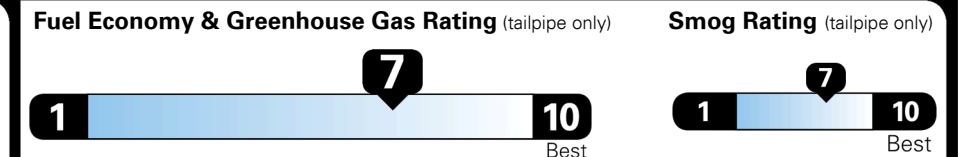

EPA DOT Fuel Economy and Environment

Gasoline Vehicle

Fuel Economy

30 MPG
combined city/hwy

27 MPG
city

33 MPG
highway

3.3 gallons per 100 miles

SMALL STATION WAGONS range from 24 to 119 MPG. The best vehicle rates 136 MPGe.

You save
$750
in fuel costs
over 5 years
compared to the
average new vehicle.

Annual fuel cost
$1,350