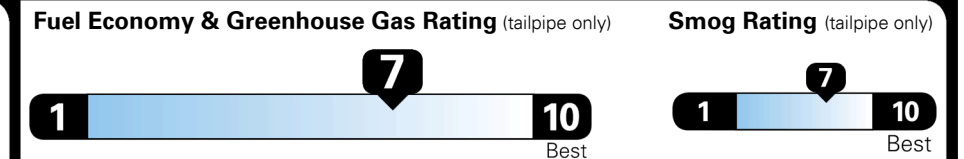

EPA DOT Fuel Economy and Environment

Gasoline Vehicle

Fuel Economy

30 MPG
combined city/hwy

27 city
33 highway

3.3 gallons per 100 miles

SMALL STATION WAGONS range from 24 to 119 MPG. The best vehicle rates 136 MPGe.

You save $750
in fuel costs over 5 years compared to the average new vehicle.

Annual fuel cost $1,350