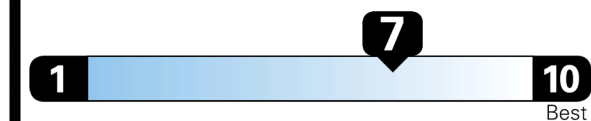

SMALL STATION WAGONS range from 24 to 119 MPG. The best vehicle rates 136 MPGe.

You save \$750
 in fuel costs over 5 years compared to the average new vehicle.

Annual fuel cost
\$1,350

Fuel Economy & Greenhouse Gas Rating (tailpipe only)