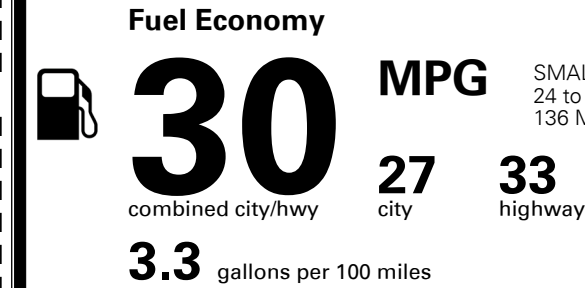

\$75.00
 \$130.00
 \$275.00
 \$60.00

MSRP INCLUDING OPTIONS

\$ 22,030.00

INLAND FREIGHT AND HANDLING

\$ 995.00

TOTAL MANUFACTURER'S SUGGESTED RETAIL PRICE ▶

\$ 23,025.00

TOTAL ADDITIONAL WEIGHT: 8.4

EPA DOT Fuel Economy and Environment

Gasoline Vehicle

SMALL STATION WAGONS range from 24 to 119 MPG. The best vehicle rates 136 MPGe.

You save \$750
 in fuel costs over 5 years compared to the average new vehicle.