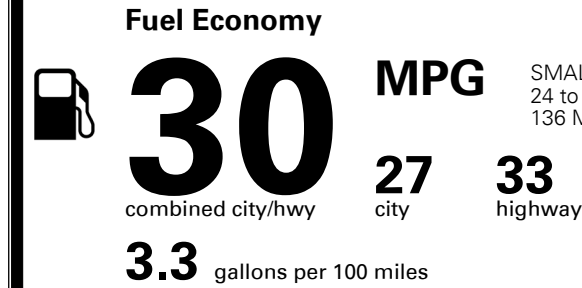

MSRP INCLUDING OPTIONS

\$ 20,765.00

INLAND FREIGHT AND HANDLING

\$ 995.00

TOTAL MANUFACTURER'S SUGGESTED RETAIL PRICE ▶

\$ 21,760.00

TOTAL ADDITIONAL WEIGHT: 6.0

#1 MASS MARKET BRAND IN J.D. POWER INITIAL QUALITY, 5 YEARS IN A ROW.

GIVE IT EVERYTHING KIA

For J.D. Power 2019 award information, go to jdpower.com/awards for more details.

EPA DOT Fuel Economy and Environment

Gasoline Vehicle

SMALL STATION WAGONS range from 24 to 119 MPG. The best vehicle rates 136 MPGe.

You save \$750
 in fuel costs over 5 years compared to the average new vehicle.

Annual fuel cost \$1,350

Fuel Economy & Greenhouse Gas Rating (tailpipe only) Smog Rating (tailpipe only)

This vehicle emits 303 grams CO₂ per mile. The best emits 0 grams per mile (tailpipe only). Producing and distributing fuel also create emissions; learn more at fuelconomy.gov.