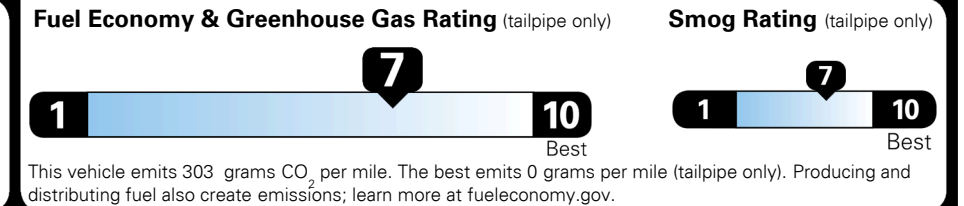

EPA DOT Fuel Economy and Environment

Gasoline Vehicle

Fuel Economy
30 MPG
combined city/hwy
27 city
33 highway
3.3 gallons per 100 miles

SMALL STATION WAGONS range from 24 to 119 MPG. The best vehicle rates 136 MPGe.

You save $750
in fuel costs over 5 years compared to the average new vehicle.

Annual fuel cost $1,350