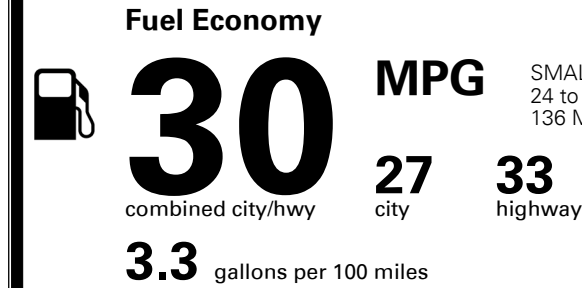

\$345.00
 \$130.00
 \$350.00
 \$275.00

MSRP INCLUDING OPTIONS

\$ 21,390.00

INLAND FREIGHT AND HANDLING

\$ 995.00

TOTAL MANUFACTURER'S SUGGESTED RETAIL PRICE ▶

\$ 22,385.00

TOTAL ADDITIONAL WEIGHT: 9.1

EPA DOT Fuel Economy and Environment

Gasoline Vehicle

SMALL STATION WAGONS range from 24 to 119 MPG. The best vehicle rates 136 MPGe.

You save \$750
 in fuel costs over 5 years compared to the average new vehicle.

Annual fuel cost \$1,350

Fuel Economy & Greenhouse Gas Rating (tailpipe only) **Smog Rating (tailpipe only)**

This vehicle emits 303 grams CO₂ per mile. The best emits 0 grams per mile (tailpipe only). Producing and distributing fuel also create emissions; learn more at fueleconomy.gov.