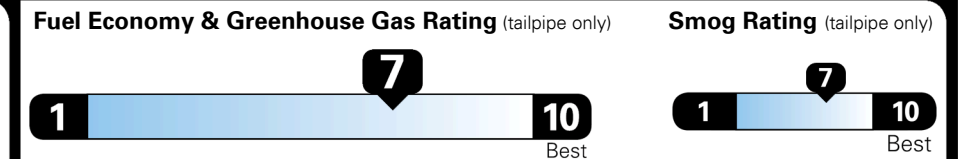

GIVE IT EVERYTHING KIA

For J.D. Power 2019 award information, go to jdpower.com/awards for more details.

EPA DOT Fuel Economy and Environment

Gasoline Vehicle

Fuel Economy

30 MPG combined city/hwy
27 MPG city
33 MPG highway

3.3 gallons per 100 miles

SMALL STATION WAGONS range from 24 to 119 MPG. The best vehicle rates 136 MPGe.

You save \$750
 in fuel costs over 5 years compared to the average new vehicle.

Annual fuel cost \$1,350