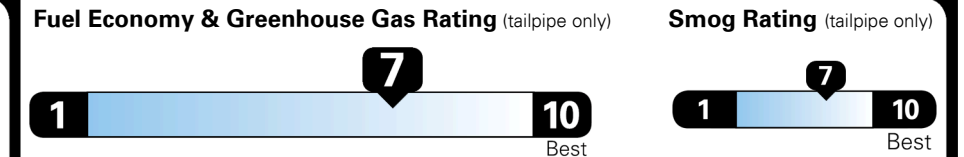

EPA DOT Fuel Economy and Environment

Gasoline Vehicle

Fuel Economy

30 MPG
combined city/hwy

27 MPG
city

33 MPG
highway

3.3 gallons per 100 miles

SMALL STATION WAGONS range from 24 to 119 MPG. The best vehicle rates 136 MPGe.

You save $750
in fuel costs over 5 years compared to the average new vehicle.

Annual fuel cost
$1,350