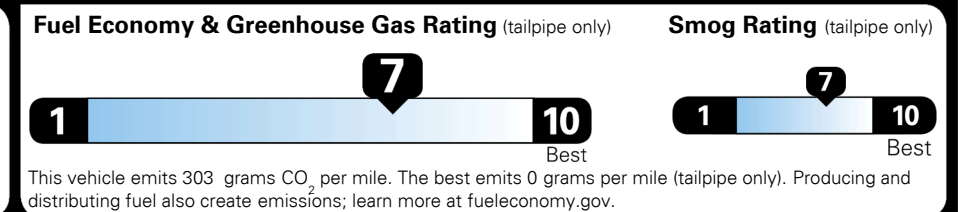

GIVE IT EVERYTHING KIA

For J.D. Power 2019 award information, go to jdpower.com/awards for more details.

EPA DOT Fuel Economy and Environment

Gasoline Vehicle

Fuel Economy

30 MPG combined city/hwy
27 MPG city
33 MPG highway

3.3 gallons per 100 miles

SMALL STATION WAGONS range from 24 to 119 MPG. The best vehicle rates 136 MPGe.

You save \$750
 in fuel costs over 5 years compared to the average new vehicle.

Annual fuel cost \$1,350