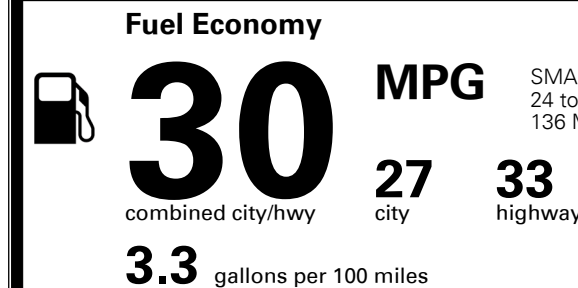

\$ 20,495.00

INLAND FREIGHT AND HANDLING

\$ 1,045.00

TOTAL MANUFACTURER'S SUGGESTED RETAIL PRICE ▶

\$ 21,540.00

TOTAL ADDITIONAL WEIGHT: 6.5

#1 MASS MARKET BRAND IN
 J.D. POWER INITIAL QUALITY,
 5 YEARS IN A ROW.

GIVE IT EVERYTHING

For J.D. Power 2019 award information, go to jdpower.com/awards for more details.

EPA DOT Fuel Economy and Environment

Gasoline Vehicle

SMALL STATION WAGONS range from 24 to 119 MPG. The best vehicle rates 136 MPGe.