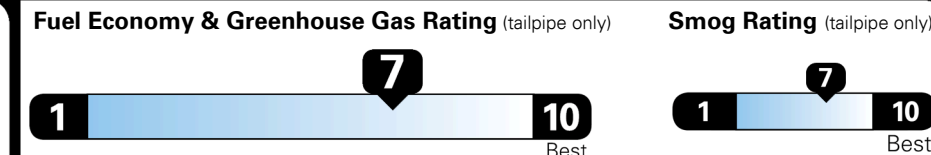

This vehicle emits 303 grams CO₂ per mile. The best emits 0 grams per mile (tailpipe only). Producing and distributing fuel also create emissions; learn more at fuelconomy.gov.

Actual results will vary for many reasons, including driving conditions and how you drive and maintain your vehicle. The average new vehicle gets 27 MPG and costs $7,500 to fuel over 5 years. Cost estimates are based on 15,000 miles per year at $ 2.70 per gallon. MPGe is miles per gasoline gallon equivalent. Vehicle emissions are a significant cause of climate change and smog.

fuelconomy.gov

Calculate personalized estimates and compare vehicles

GOVERNMENT 5-STAR SAFETY RATINGS

Overall Vehicle Score Not Rated

Based on the combined rating of frontal, side and rollover.
Should ONLY be compared to other vehicles of similar size and weight.

Frontal Driver Not Rated

Crash Passenger Not Rated

Based on the risk of injury in a frontal impact.
Should ONLY be compared to other vehicles of similar size and weight.

Side Front seat Not Rated

Crash Rear seat Not Rated

Star ratings based on the risk of injury in a side impact.

Rollover Not Rated

Star ratings based on the risk of rollover in a single-vehicle crash.

Star ratings range from 1 to 5 stars (★★★★★) with 5 being the highest.

Source: National Highway Traffic Safety Administration (NHTSA).

www.safercar.gov or 1-888-327-4236

Manufacturer's suggested retail price includes Manufacturer's recommended pre-delivery service. License and title fees, state and local taxes and other dealer installed options and accessories are not included in the manufacturer's suggested retail price.

PARTS CONTENT INFORMATION

FOR VEHICLES IN THIS CAR LINE U.S./CANADIAN
PARTS CONTENT: 1 %

MAJOR SOURCES OF FOREIGN PARTS:
OTHER: 5%
KOREA: 94%

NOTE: PARTS CONTENT DOES NOT INCLUDE FINAL ASSEMBLY, DISTRIBUTION, OR OTHER NON-PARTS COSTS.

FOR THIS VEHICLE
FINAL ASSEMBLY POINT:
GWANGJU, KOREA

COUNTRY OF ORIGIN

ENGINE: KOREA
TRANSMISSION: KOREA