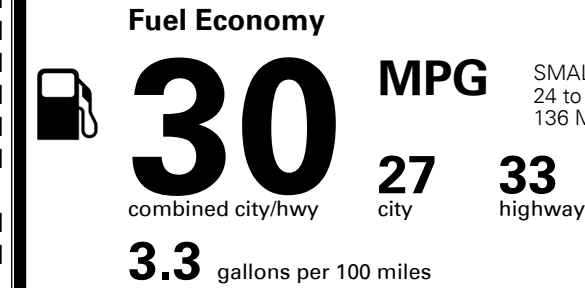

Gasoline Vehicle

SMALL STATION WAGONS range from 24 to 119 MPG. The best vehicle rates 136 MPGe.

You save \$750
 in fuel costs over 5 years compared to the average new vehicle.

Annual fuel cost
\$1,350

Fuel Economy & Greenhouse Gas Rating (tailpipe only) **Smog Rating** (tailpipe only)