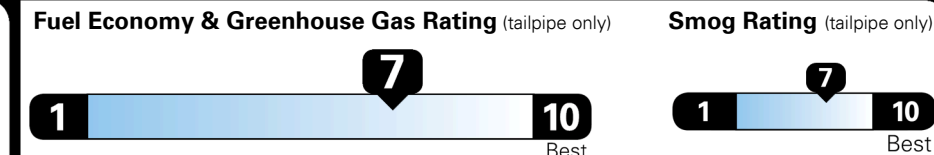

This vehicle emits 303 grams CO₂ per mile. The best emits 0 grams per mile (tailpipe only). Producing and distributing fuel also create emissions; learn more at fuelconomy.gov.

Actual results will vary for many reasons, including driving conditions and how you drive and maintain your vehicle. The average new vehicle gets 27 MPG and costs $7,500 to fuel over 5 years. Cost estimates are based on 15,000 miles per year at $ 2.70 per gallon. MPGe is miles per gasoline gallon equivalent. Vehicle emissions are a significant cause of climate change and smog.

fuelconomy.gov

Calculate personalized estimates and compare vehicles

GOVERNMENT 5-STAR SAFETY RATINGS

Overall Vehicle Score Not Rated

Based on the combined rating of frontal, side and rollover.
Should ONLY be compared to other vehicles of similar size and weight.

Frontal Driver Not Rated

Crash Passenger Not Rated

Based on the risk of injury in a frontal impact.
Should ONLY be compared to other vehicles of similar size and weight.

Side Front seat Not Rated

Crash Rear seat Not Rated

Star ratings based on the risk of injury in a side impact.

Rollover Not Rated

Star ratings based on the risk of rollover in a single-vehicle crash.

Star ratings range from 1 to 5 stars (★★★★★) with 5 being the highest.

Source: National Highway Traffic Safety Administration (NHTSA).

www.safercar.gov or 1-888-327-4236

Manufacturer's suggested retail price includes Manufacturer's recommended pre-delivery service. License and title fees, state and local taxes and other dealer installed options and accessories are not included in the manufacturer's suggested retail price.

PARTS CONTENT INFORMATION

FOR VEHICLES IN THIS CAR LINE U.S./CANADIAN
PARTS CONTENT: 1 %

MAJOR SOURCES OF FOREIGN PARTS:
OTHER: 5%
KOREA: 94%

NOTE: PARTS CONTENT DOES NOT INCLUDE FINAL ASSEMBLY, DISTRIBUTION, OR OTHER NON-PARTS COSTS.

FOR THIS VEHICLE
FINAL ASSEMBLY POINT:
GWANGJU, KOREA

COUNTRY OF ORIGIN

ENGINE: KOREA

TRANSMISSION: KOREA