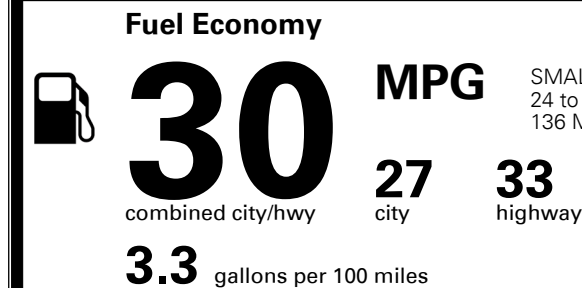

MSRP INCLUDING OPTIONS

\$ 20,850.00

INLAND FREIGHT AND HANDLING

\$ 1,045.00

TOTAL MANUFACTURER'S SUGGESTED RETAIL PRICE ▶

\$ 21,895.00

TOTAL ADDITIONAL WEIGHT: 7.7

#1 MASS MARKET BRAND IN
 J.D. POWER INITIAL QUALITY,
 5 YEARS IN A ROW.

GIVE IT EVERYTHING KIA

For J.D. Power 2019 award information, go to jdpower.com/awards for more details.

EPA DOT Fuel Economy and Environment

Gasoline Vehicle

SMALL STATION WAGONS range from 24 to 119 MPG. The best vehicle rates 136 MPGe.