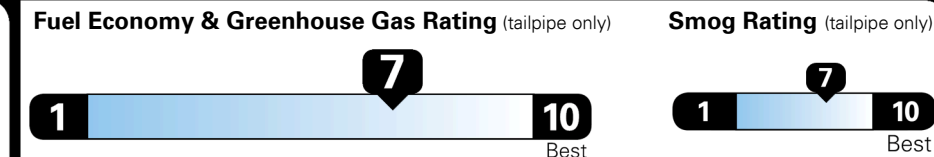

This vehicle emits 303 grams CO₂ per mile. The best emits 0 grams per mile (tailpipe only). Producing and distributing fuel also create emissions; learn more at fuelconomy.gov.

Actual results will vary for many reasons, including driving conditions and how you drive and maintain your vehicle. The average new vehicle gets 27 MPG and costs $7,500 to fuel over 5 years. Cost estimates are based on 15,000 miles per year at $ 2.70 per gallon. MPGe is miles per gasoline gallon equivalent. Vehicle emissions are a significant cause of climate change and smog.

fuelconomy.gov

Calculate personalized estimates and compare vehicles

GOVERNMENT 5-STAR SAFETY RATINGS

Overall Vehicle Score Not Rated

Based on the combined rating of frontal, side and rollover. Should ONLY be compared to other vehicles of similar size and weight.

Frontal Driver Not Rated

Crash Passenger Not Rated

Based on the risk of injury in a frontal impact. Should ONLY be compared to other vehicles of similar size and weight.

Side Front seat Not Rated

Crash Rear seat Not Rated

Star ratings based on the risk of injury in a side impact.

Rollover Not Rated

Star ratings based on the risk of rollover in a single-vehicle crash.

Star ratings range from 1 to 5 stars (★★★★★) with 5 being the highest.

Source: National Highway Traffic Safety Administration (NHTSA).

www.safercar.gov or 1-888-327-4236

Manufacturer's suggested retail price includes Manufacturer's recommended pre-delivery service. License and title fees, state and local taxes and other dealer installed options and accessories are not included in the manufacturer's suggested retail price.

PARTS CONTENT INFORMATION

FOR VEHICLES IN THIS CAR LINE U.S./CANADIAN PARTS CONTENT: 1 %

MAJOR SOURCES OF FOREIGN PARTS:
OTHER: 5%
KOREA: 94%

NOTE: PARTS CONTENT DOES NOT INCLUDE FINAL ASSEMBLY, DISTRIBUTION, OR OTHER NON-PARTS COSTS.

FOR THIS VEHICLE FINAL ASSEMBLY POINT:
GWANGJU, KOREA

COUNTRY OF ORIGIN

ENGINE: KOREA
TRANSMISSION: KOREA