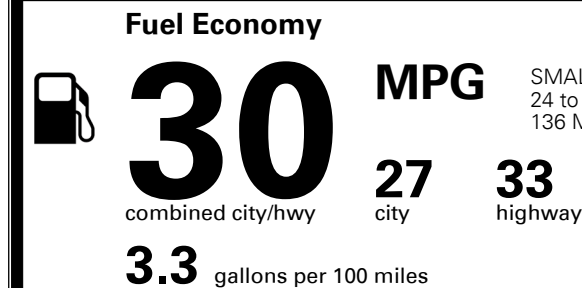

### TOTAL MANUFACTURER'S SUGGESTED RETAIL PRICE ▶

\$ 21,815.00

TOTAL ADDITIONAL WEIGHT: 6.0

#1 MASS MARKET BRAND IN  
 J.D. POWER INITIAL QUALITY,  
 5 YEARS IN A ROW.

GIVE IT EVERYTHING KIA

For J.D. Power 2019 award information, go to [jdpower.com/awards](http://jdpower.com/awards) for more details.

## EPA DOT Fuel Economy and Environment

Gasoline Vehicle

SMALL STATION WAGONS range from 24 to 119 MPG. The best vehicle rates 136 MPGe.

**You save \$750**  
 in fuel costs over 5 years compared to the average new vehicle.