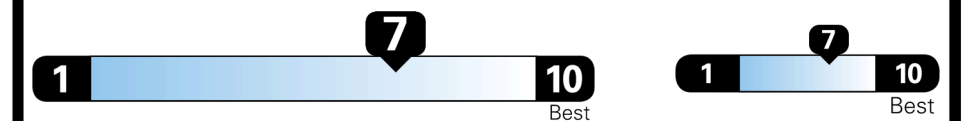

SMALL STATION WAGONS range from 24 to 119 MPG. The best vehicle rates 136 MPGe.

You save \$750
 in fuel costs over 5 years compared to the average new vehicle.

Annual fuel cost
\$1,350

Fuel Economy & Greenhouse Gas Rating (tailpipe only) Smog Rating (tailpipe only)