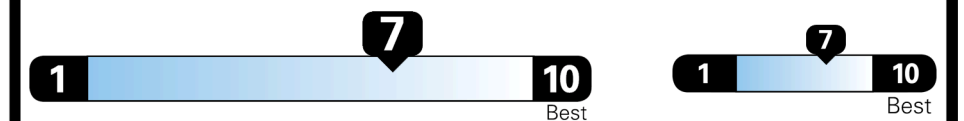

SMALL STATION WAGONS range from 24 to 119 MPG. The best vehicle rates 136 MPGe.

You save \$750
 in fuel costs over 5 years compared to the average new vehicle.

Annual fuel cost \$1,350

Fuel Economy & Greenhouse Gas Rating (tailpipe only) **Smog Rating (tailpipe only)**