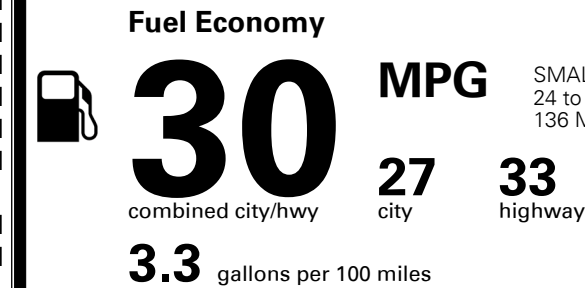

## EPA DOT Fuel Economy and Environment

Gasoline Vehicle

SMALL STATION WAGONS range from 24 to 119 MPG. The best vehicle rates 136 MPGe.

**You save \$750**  
 in fuel costs over 5 years compared to the average new vehicle.