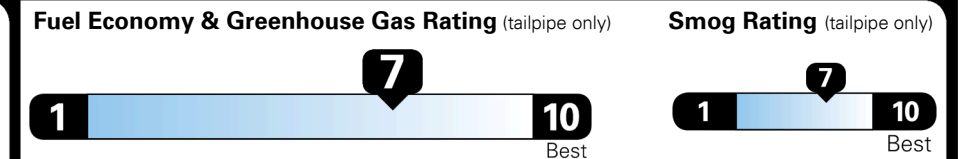

This vehicle emits 303 grams CO₂ per mile. The best emits 0 grams per mile (tailpipe only). Producing and distributing fuel also create emissions; learn more at fueleconomy.gov.

Actual results will vary for many reasons, including driving conditions and how you drive and maintain your vehicle. The average new vehicle gets 27 MPG and costs $7,500 to fuel over 5 years. Cost estimates are based on 15,000 miles per year at $ 2.70 per gallon. MPGe is miles per gasoline gallon equivalent. Vehicle emissions are a significant cause of climate change and smog.

fueleconomy.gov

Calculate personalized estimates and compare vehicles

GOVERNMENT 5-STAR SAFETY RATINGS

Overall Vehicle Score Not Rated

Based on the combined rating of frontal, side and rollover. Should ONLY be compared to other vehicles of similar size and weight.

Frontal Driver Not Rated

Crash Passenger Not Rated

Based on the risk of injury in a frontal impact. Should ONLY be compared to other vehicles of similar size and weight.

Side Front seat Not Rated

Crash Rear seat Not Rated

Star ratings based on the risk of injury in a side impact.

Rollover Not Rated

Star ratings based on the risk of rollover in a single-vehicle crash.

Star ratings range from 1 to 5 stars (★★★★★) with 5 being the highest.

Source: National Highway Traffic Safety Administration (NHTSA).

www.safercar.gov or 1-888-327-4236

Manufacturer's suggested retail price includes Manufacturer's recommended pre-delivery service. License and title fees, state and local taxes and other dealer installed options and accessories are not included in the manufacturer's suggested retail price.

PARTS CONTENT INFORMATION

FOR VEHICLES IN THIS CAR LINE U.S./CANADIAN PARTS CONTENT: 1 %

MAJOR SOURCES OF FOREIGN PARTS:
OTHER: 5%
KOREA: 94%

NOTE: PARTS CONTENT DOES NOT INCLUDE FINAL ASSEMBLY, DISTRIBUTION, OR OTHER NON-PARTS COSTS.

FOR THIS VEHICLE FINAL ASSEMBLY POINT:
GWANGJU, KOREA

COUNTRY OF ORIGIN

ENGINE: KOREA

TRANSMISSION: KOREA