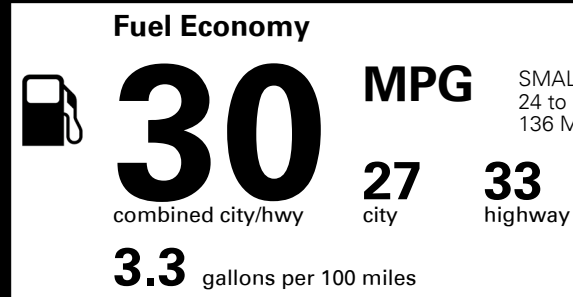

INLAND FREIGHT AND HANDLING \$ 1,045.00

TOTAL MANUFACTURER'S SUGGESTED RETAIL PRICE ▶ \$ 21,470.00

TOTAL ADDITIONAL WEIGHT: 6.0

#1 MASS MARKET BRAND IN J.D. POWER INITIAL QUALITY, 5 YEARS IN A ROW.

GIVE IT EVERYTHING KIA

For J.D. Power 2019 award information, go to jdpower.com/awards for more details.

EPA DOT Fuel Economy and Environment

Gasoline Vehicle

SMALL STATION WAGONS range from 24 to 119 MPG. The best vehicle rates 136 MPGe.

You save \$750
 in fuel costs over 5 years compared to the average new vehicle.

Annual fuel cost \$1,350

Fuel Economy & Greenhouse Gas Rating (tailpipe only) Smog Rating (tailpipe only)

This vehicle emits 303 grams CO₂ per mile. The best emits 0 grams per mile (tailpipe only). Producing and distributing fuel also create emissions; learn more at fuelconomy.gov.