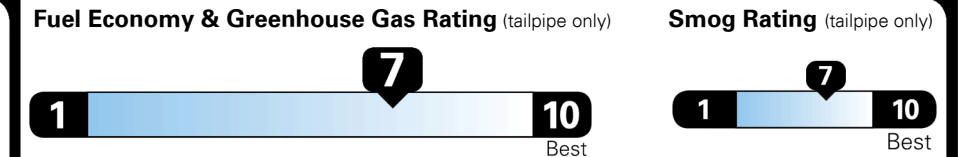

GIVE IT EVERYTHING KIA

For J.D. Power 2019 award information, go to jdpower.com/awards for more details.

EPA DOT Fuel Economy and Environment

Gasoline Vehicle

Fuel Economy
30 **MPG**
 combined city/hwy
27 city
33 highway
3.3 gallons per 100 miles

SMALL STATION WAGONS range from 24 to 119 MPG. The best vehicle rates 136 MPGe.

You save \$750
 in fuel costs over 5 years compared to the average new vehicle.

Annual fuel cost \$1,350

This vehicle emits 303 grams CO₂ per mile. The best emits 0 grams per mile (tailpipe only). Producing and distributing fuel also create emissions; learn more at fuelconomy.gov.