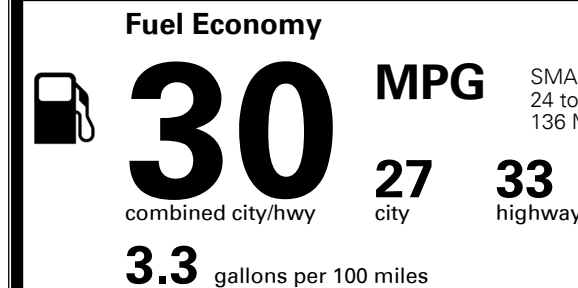

Gasoline Vehicle

SMALL STATION WAGONS range from 24 to 119 MPG. The best vehicle rates 136 MPGe.

You save \$750
 in fuel costs over 5 years compared to the average new vehicle.

Annual fuel cost **\$1,350**