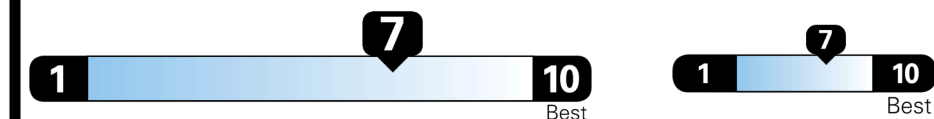

This vehicle emits 303 grams CO₂ per mile. The best emits 0 grams per mile (tailpipe only). Producing and distributing fuel also create emissions; learn more at fuel economy.gov.

Actual results will vary for many reasons, including driving conditions and how you drive and maintain your vehicle. The average new vehicle gets 27 MPG and costs $7,500 to fuel over 5 years. Cost estimates are based on 15,000 miles per year at $ 2.70 per gallon. MPGe is miles per gasoline gallon equivalent. Vehicle emissions are a significant cause of climate change and smog.

fuel economy.gov

Calculate personalized estimates and compare vehicles

GOVERNMENT 5-STAR SAFETY RATINGS

Overall Vehicle Score **Not Rated**

Based on the combined rating of frontal, side and rollover. Should ONLY be compared to other vehicles of similar size and weight.

Frontal Driver **Not Rated**

Crash Passenger **Not Rated**

Based on the risk of injury in a frontal impact. Should ONLY be compared to other vehicles of similar size and weight.

Side Front seat **Not Rated**

Crash Rear seat **Not Rated**

Star ratings based on the risk of injury in a side impact.

Rollover **Not Rated**

Star ratings based on the risk of rollover in a single-vehicle crash.

Star ratings range from 1 to 5 stars (★★★★★) with 5 being the highest.

Source: National Highway Traffic Safety Administration (NHTSA).

www.safercar.gov or 1-888-327-4236

Manufacturer's suggested retail price includes Manufacturer's recommended pre-delivery service. License and title fees, state and local taxes and other dealer installed options and accessories are not included in the manufacturer's suggested retail price.

PARTS CONTENT INFORMATION

FOR VEHICLES IN THIS CAR LINE U.S./CANADIAN PARTS CONTENT: 1 %

MAJOR SOURCES OF FOREIGN PARTS:
OTHER: 5%
KOREA: 94%

NOTE: PARTS CONTENT DOES NOT INCLUDE FINAL ASSEMBLY, DISTRIBUTION, OR OTHER NON-PARTS COSTS.

FOR THIS VEHICLE FINAL ASSEMBLY POINT: GWANGJU, KOREA

COUNTRY OF ORIGIN

ENGINE: KOREA

TRANSMISSION: KOREA