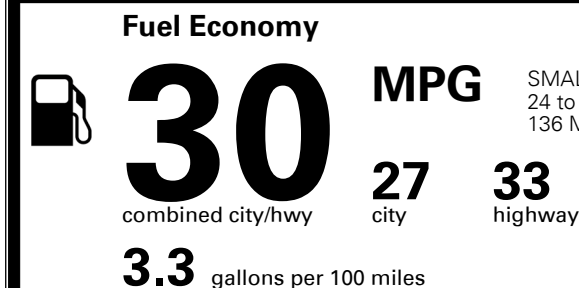

Gasoline Vehicle

SMALL STATION WAGONS range from 24 to 119 MPG. The best vehicle rates 136 MPGe.

You save
\$750

in fuel costs
 over 5 years
 compared to the
 average new vehicle.

Annual fuel cost
\$1,350

This vehicle emits 303 grams CO₂ per mile. The best emits 0 grams per mile (tailpipe only). Producing and distributing fuel also create emissions; learn more at fuel economy.gov.