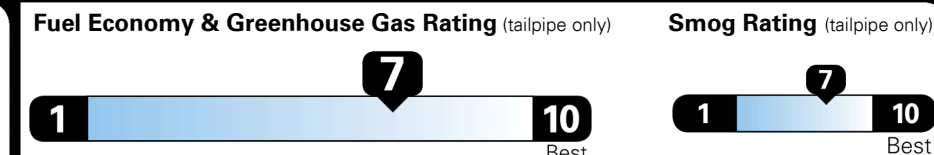

Gasoline Vehicle

SMALL STATION WAGONS range from 24 to 119 MPG. The best vehicle rates 136 MPGe.

You save
\$750

in fuel costs
 over 5 years
 compared to the
 average new vehicle.

Annual fuel cost
\$1,350

This vehicle emits 303 grams CO₂ per mile. The best emits 0 grams per mile (tailpipe only). Producing and distributing fuel also create emissions; learn more at fuel economy.gov.