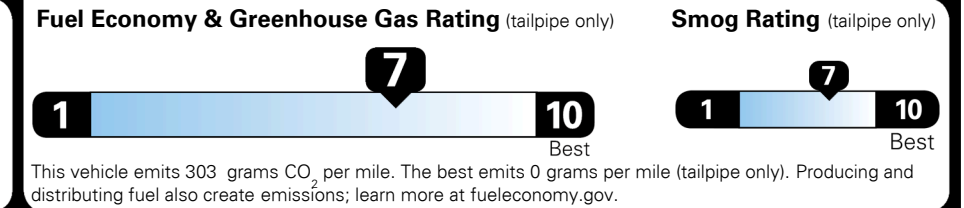

EPA DOT Fuel Economy and Environment

Gasoline Vehicle

Fuel Economy

30 MPG
combined city/hwy

27 MPG
city

33 MPG
highway

3.3 gallons per 100 miles

SMALL STATION WAGONS range from 24 to 119 MPG. The best vehicle rates 136 MPGe.

You save $750
in fuel costs over 5 years compared to the average new vehicle.

Annual fuel cost
$1,350