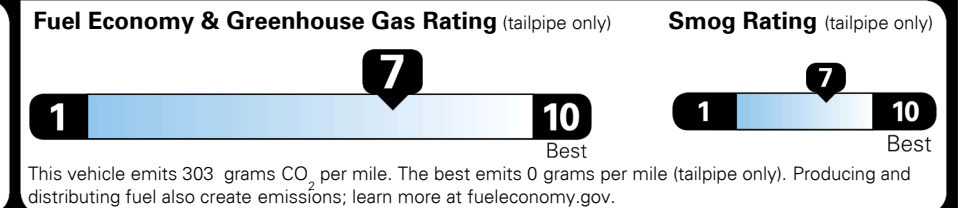

EPA DOT Fuel Economy and Environment

Gasoline Vehicle

Fuel Economy
30 **MPG**
combined city/hwy
3.3 gallons per 100 miles

SMALL STATION WAGONS range from 24 to 119 MPG. The best vehicle rates 136 MPGe.

27 city
33 highway

You save $750
in fuel costs over 5 years compared to the average new vehicle.

Annual fuel cost $1,350