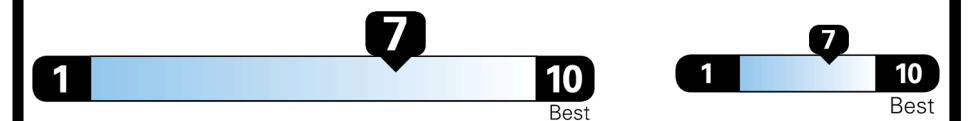

SMALL STATION WAGONS range from 24 to 119 MPG. The best vehicle rates 136 MPGe.

You save \$750
 in fuel costs over 5 years compared to the average new vehicle.

Annual fuel cost
\$1,350

Fuel Economy & Greenhouse Gas Rating (tailpipe only) Smog Rating (tailpipe only)