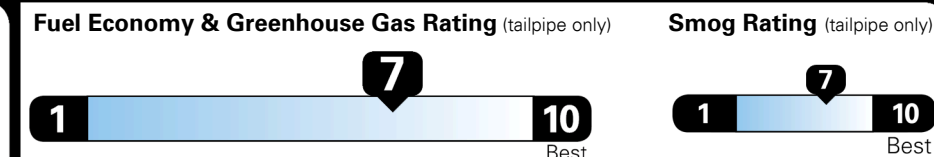

This vehicle emits 303 grams CO₂ per mile. The best emits 0 grams per mile (tailpipe only). Producing and distributing fuel also create emissions; learn more at fuelconomy.gov.

Actual results will vary for many reasons, including driving conditions and how you drive and maintain your vehicle. The average new vehicle gets 27 MPG and costs $7,500 to fuel over 5 years. Cost estimates are based on 15,000 miles per year at $ 2.70 per gallon. MPGe is miles per gasoline gallon equivalent. Vehicle emissions are a significant cause of climate change and smog.

fuelconomy.gov

Calculate personalized estimates and compare vehicles

GOVERNMENT 5-STAR SAFETY RATINGS

Overall Vehicle Score Not Rated

Based on the combined rating of frontal, side and rollover.
Should ONLY be compared to other vehicles of similar size and weight.

Frontal Driver Not Rated

Crash Passenger Not Rated

Based on the risk of injury in a frontal impact.
Should ONLY be compared to other vehicles of similar size and weight.

Side Front seat Not Rated

Crash Rear seat Not Rated

Star ratings based on the risk of injury in a side impact.

Rollover Not Rated

Star ratings based on the risk of rollover in a single-vehicle crash.

Star ratings range from 1 to 5 stars (★★★★★) with 5 being the highest.

Source: National Highway Traffic Safety Administration (NHTSA).

www.safercar.gov or 1-888-327-4236

Manufacturer's suggested retail price includes Manufacturer's recommended pre-delivery service. License and title fees, state and local taxes and other dealer installed options and accessories are not included in the manufacturer's suggested retail price.

PARTS CONTENT INFORMATION

FOR VEHICLES IN THIS CAR LINE U.S./CANADIAN
PARTS CONTENT: 1 %

MAJOR SOURCES OF FOREIGN PARTS:
OTHER: 5%
KOREA: 94%

NOTE: PARTS CONTENT DOES NOT INCLUDE FINAL ASSEMBLY, DISTRIBUTION, OR OTHER NON-PARTS COSTS.

FOR THIS VEHICLE
FINAL ASSEMBLY POINT:
GWANGJU, KOREA

COUNTRY OF ORIGIN

ENGINE: KOREA

TRANSMISSION: KOREA