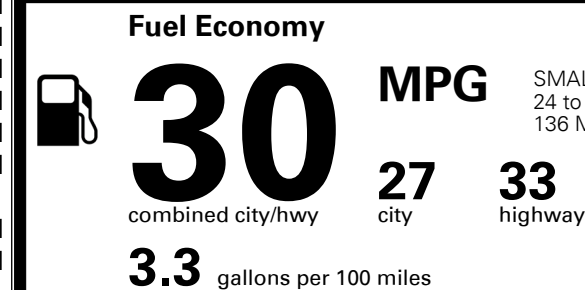

\$ 20,635.00

INLAND FREIGHT AND HANDLING

\$ 1,045.00

TOTAL MANUFACTURER'S SUGGESTED RETAIL PRICE ▶

\$ 21,680.00

TOTAL ADDITIONAL WEIGHT:

#1 MASS MARKET BRAND IN
 J.D. POWER INITIAL QUALITY,
 5 YEARS IN A ROW.

GIVE IT EVERYTHING KIA

For J.D. Power 2019 award information, go to jdpower.com/awards for more details.

EPA DOT Fuel Economy and Environment

Gasoline Vehicle

SMALL STATION WAGONS range from 24 to 119 MPG. The best vehicle rates 136 MPGe.