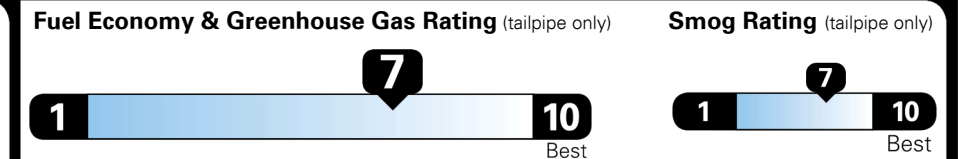

GIVE IT EVERYTHING **KIA**

For J.D. Power 2019 award information, go to jdpower.com/awards for more details.

EPA DOT Fuel Economy and Environment

Gasoline Vehicle

Fuel Economy

30 MPG
 combined city/hwy

27 MPG
 city

33 MPG
 highway

3.3 gallons per 100 miles

SMALL STATION WAGONS range from 24 to 119 MPG. The best vehicle rates 136 MPGe.

You save \$750
 in fuel costs over 5 years compared to the average new vehicle.

Annual fuel cost \$1,350